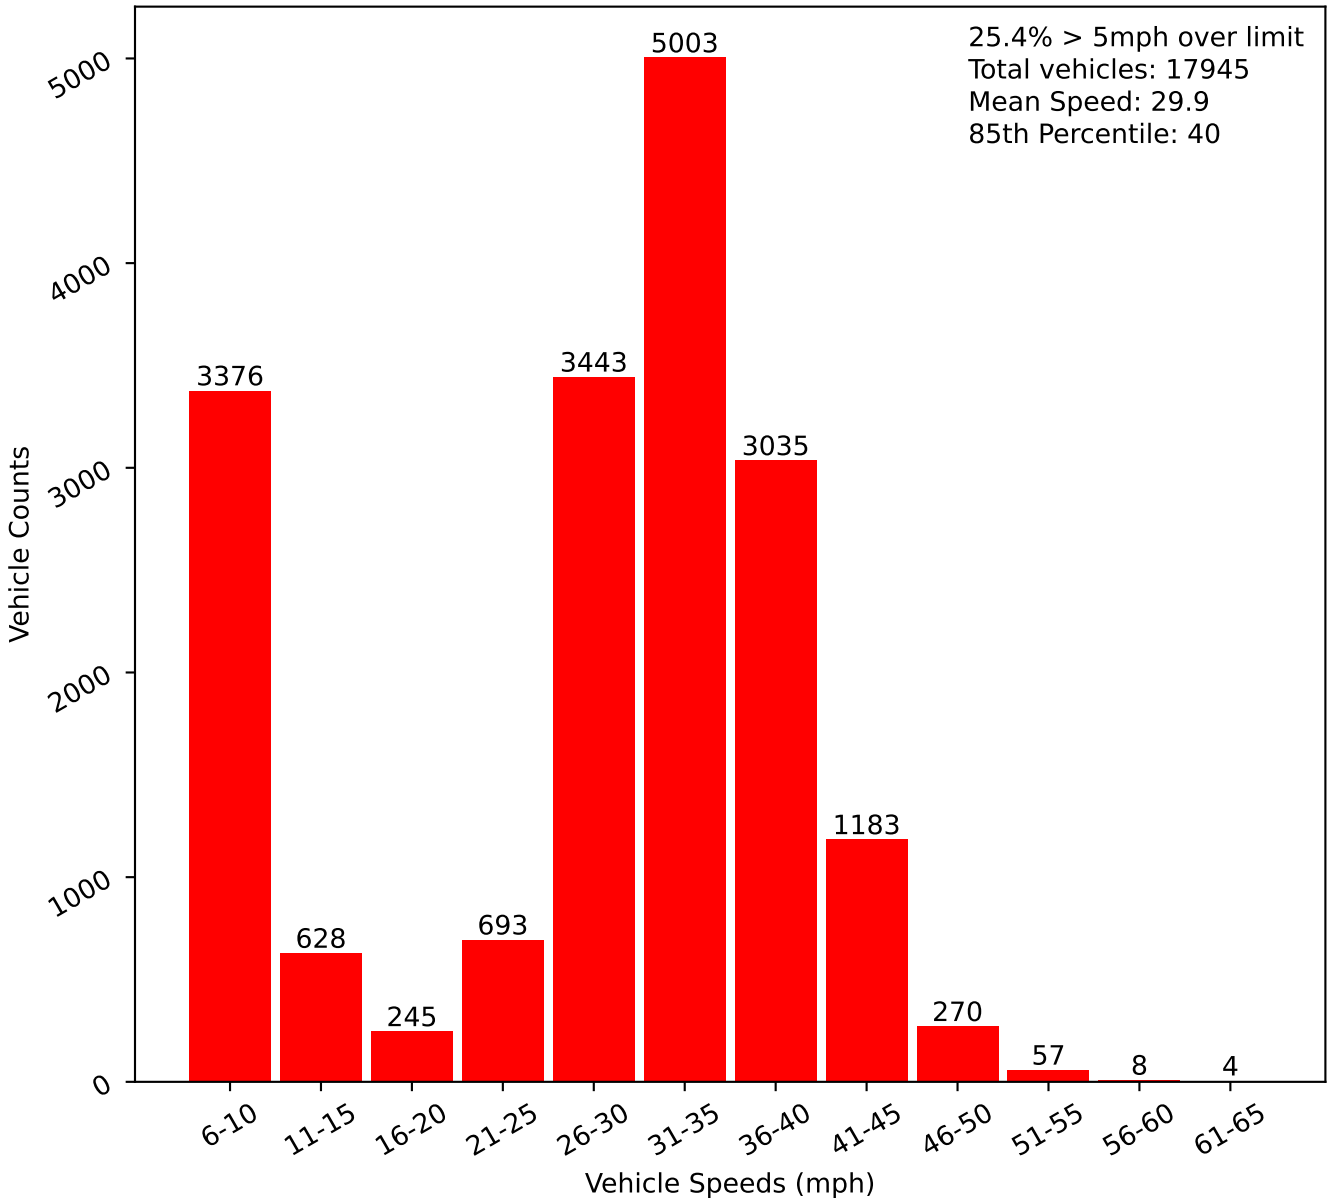

Low Road nr Ash Tree Farm (30 mph)

2023-01-07 to 2023-02-07

Incoming

Vehicle Counts versus Speeds

Vehicles by Time of Day over 40 mph