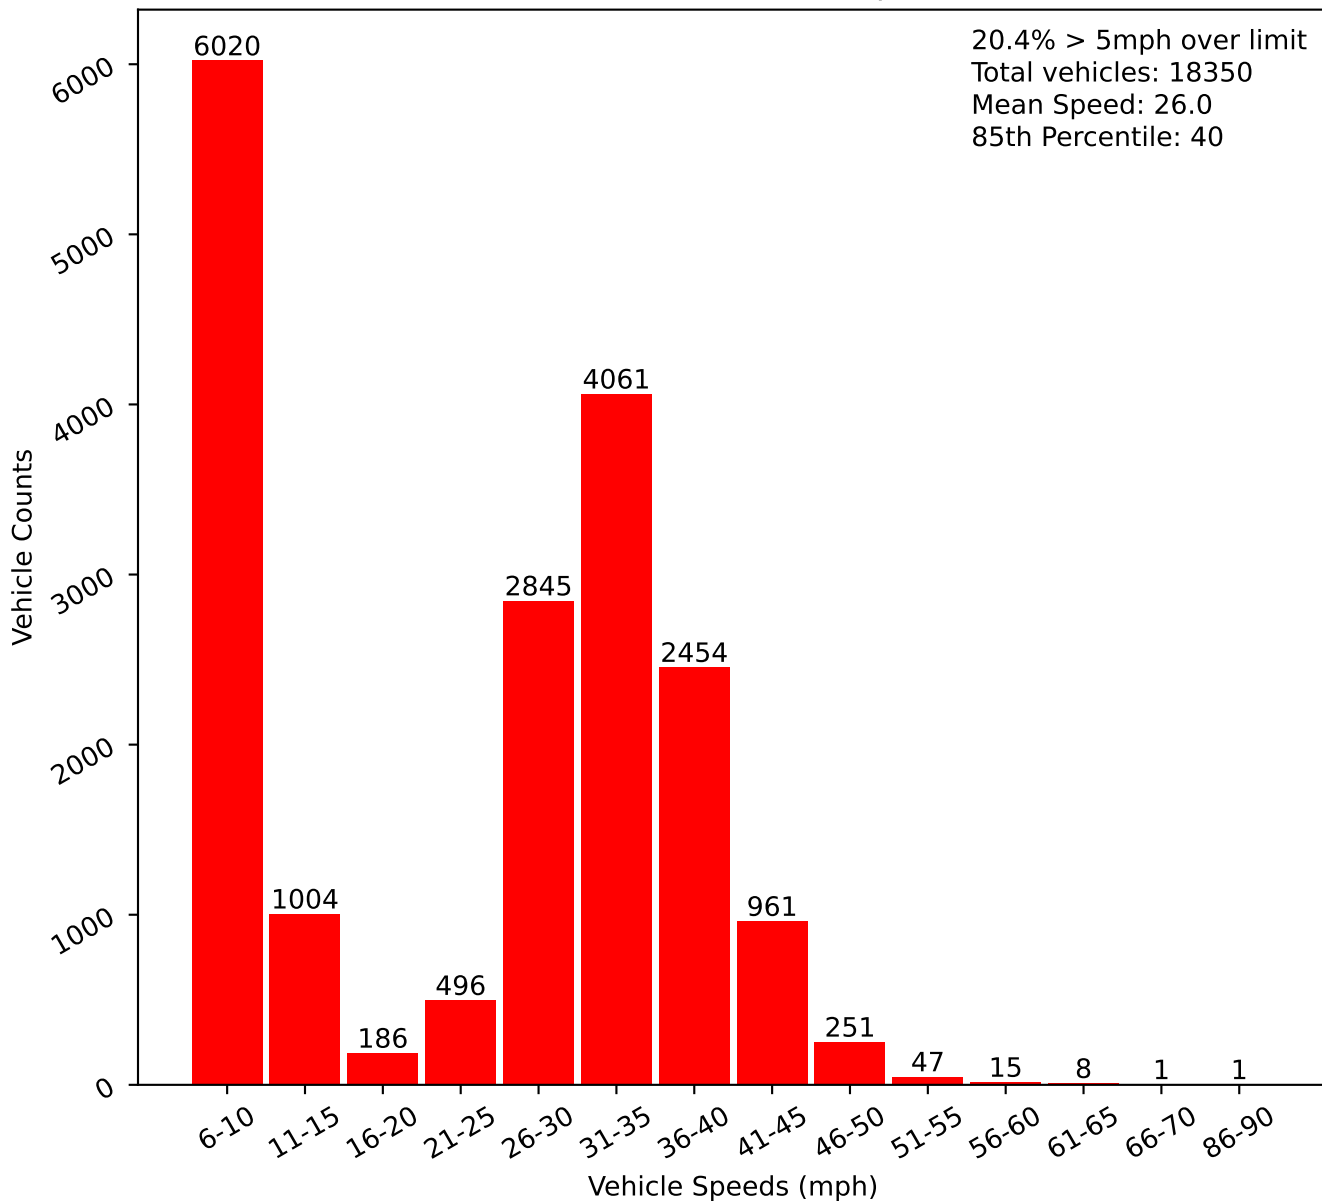

Low Road nr Ash Tree Farm (30 mph)

2022-11-01 to 2022-11-26

Incoming

Vehicle Counts versus Speeds

Vehicles by Time of Day over 40 mph