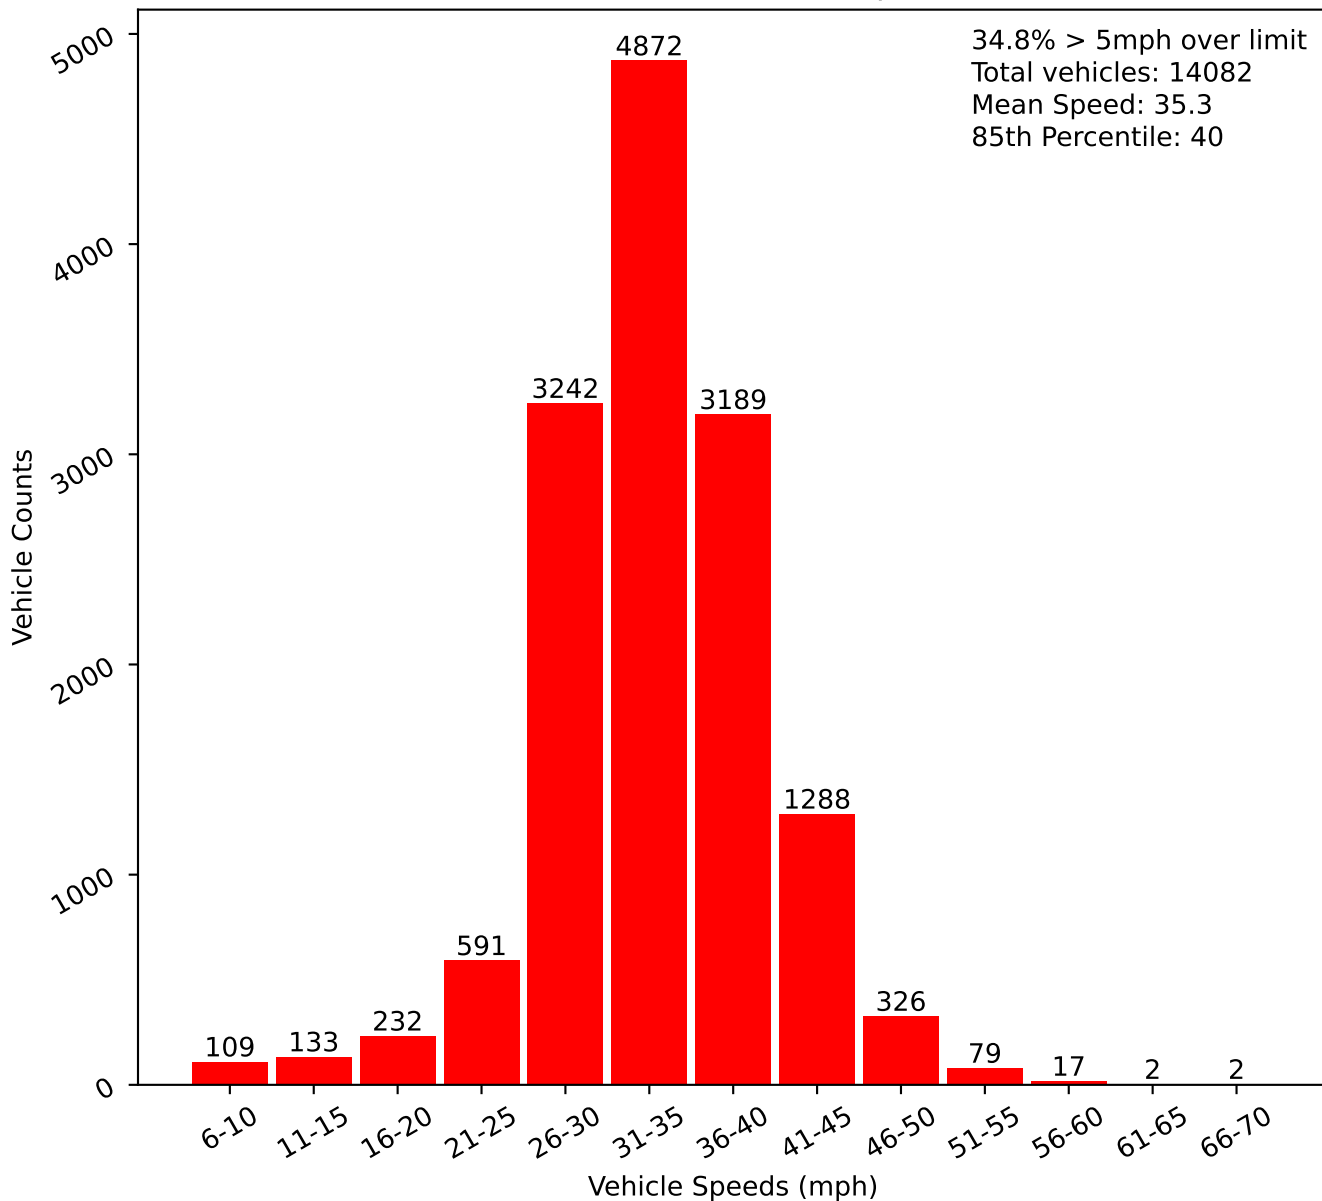

Low Road nr Ash Tree Farm (30 mph)

2022-08-01 to 2022-08-31

Incoming

Vehicle Counts versus Speeds

Vehicles by Time of Day over 40 mph