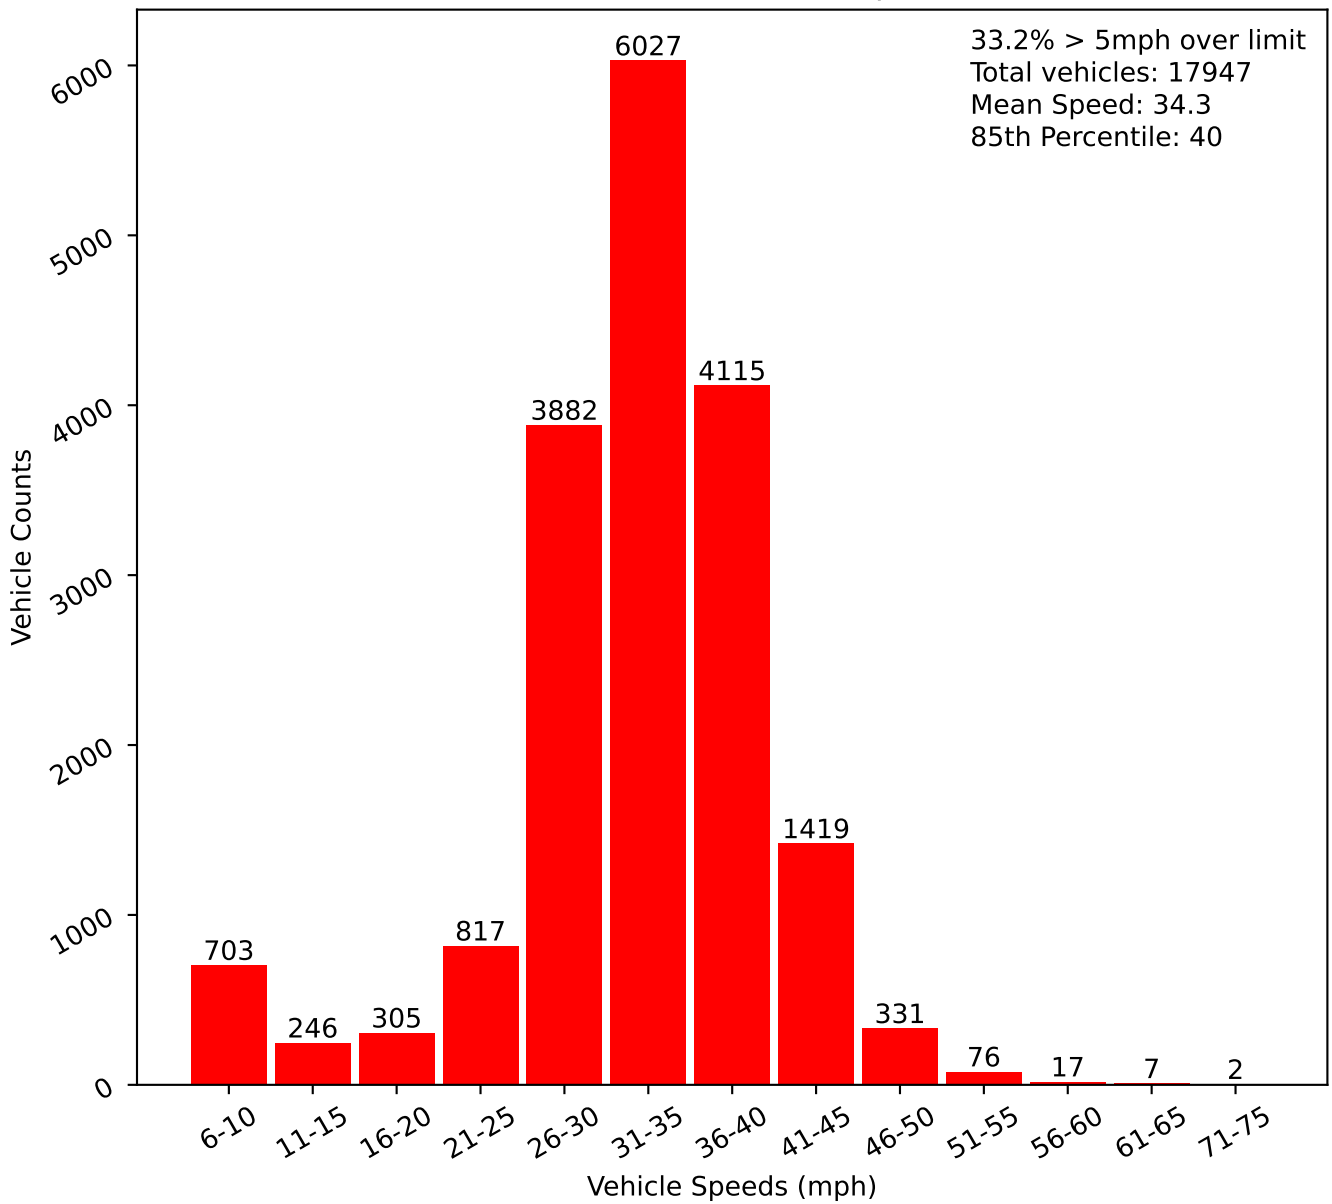

Low Road nr Ash Tree Farm (30 mph)

2022-06-01 to 2022-07-07

Incoming

Vehicle Counts versus Speeds

Vehicles by Time of Day over 40 mph