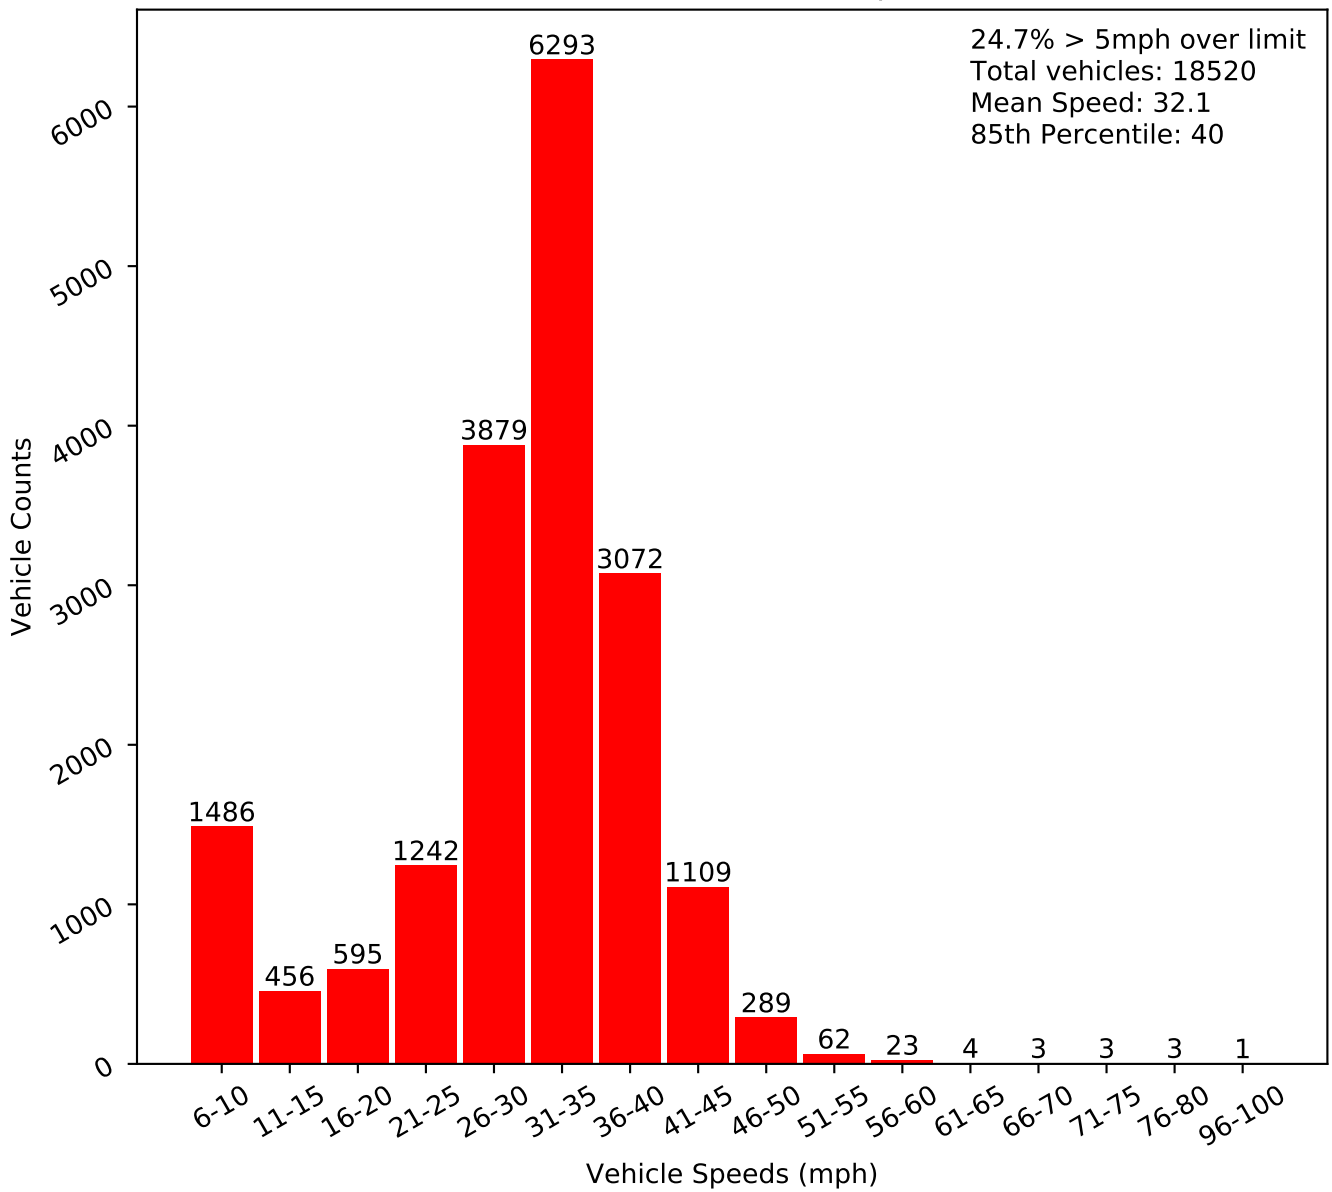

# Low Road Ash Farm (30 mph)

2019-08-06 to 2019-09-11

Incoming Direction

## Vehicle Counts versus Speeds

## Vehicles by Time of Day over 40 mph