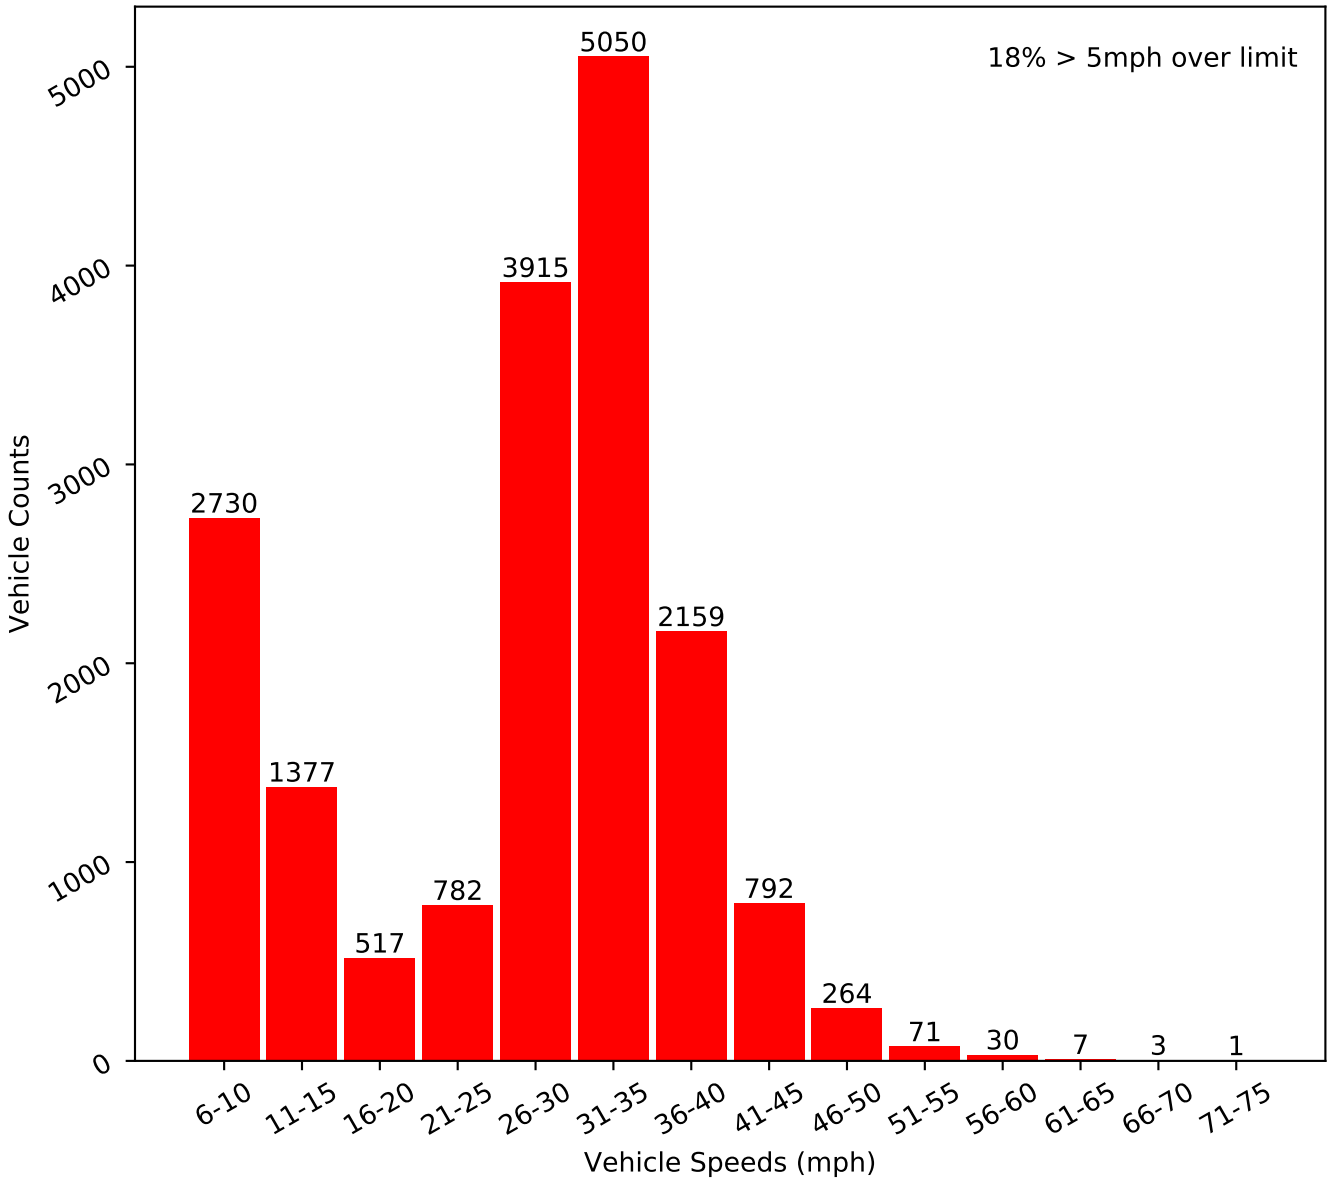

The Street Shingle Farm (30 mph)

2019-01-10 to 2019-02-14

Incoming Direction

Vehicle Counts versus Speeds

Vehicles by Time of Day over 40 mph